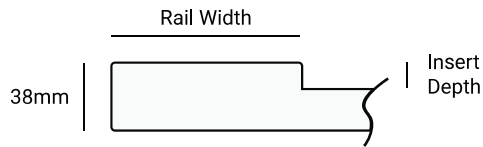

Our barn doors are manufactured with quality and durability in mind. All barn doors are cut to size and precisely made to your project specifications.

X-BRACE BARN DOOR

DIMENSIONS:
Option 1: Width: 28"
Option 1: Height: 84"

Option 2: Width: 36"
Option 2: Height: 84"

Option 3: Width: 42"
Option 3: Height: 84"

Option 4: CUSTOM

BARN DOORS

HALF X-BRACE BARN DOOR

Timeless and versatile, barn doors are an attractive addition to any design setting including modern, contemporary, and traditional spaces. The exposed face can serve as a functional piece of art adding a creative touch to any environment.

Our barn doors are manufactured with quality and durability in mind. All barn doors are cut to size and precisely made to your project specifications.

BRITISH BRACE BARN DOOR

- DIMENSIONS:**
Option 1: Width: 28"
Option 1: Height: 84"
Option 2: Width: 36"
Option 2: Height: 84"
Option 3: Width: 42"
Option 3: Height: 84"
Option 4: CUSTOM