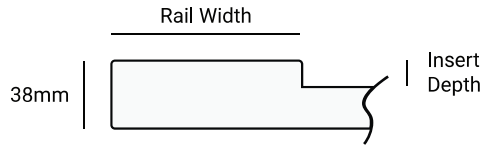

Our barn doors are manufactured with quality and durability in mind. All barn doors are cut to size and precisely made to your project specifications.

X-BRACE BARN DOOR

DIMENSIONS:
Option 1: Width: 28"
Option 1: Height: 84"

Option 2: Width: 36"
Option 2: Height: 84"

Option 3: Width: 42"
Option 3: Height: 84"

Option 4: CUSTOM

BARN DOORS

HALF X-BRACE BARN DOOR

Timeless and versatile, barn doors are an attractive addition to any design setting including modern, contemporary, and traditional spaces. The exposed face can serve as a functional piece of art adding a creative touch to any environment.

Our barn doors are manufactured with quality and durability in mind. All barn doors are cut to size and precisely made to your project specifications.

BRITISH BRACE BARN DOOR

- DIMENSIONS:**
Option 1: Width: 28"
Option 1: Height: 84"
Option 2: Width: 36"
Option 2: Height: 84"
Option 3: Width: 42"
Option 3: Height: 84"
Option 4: CUSTOM