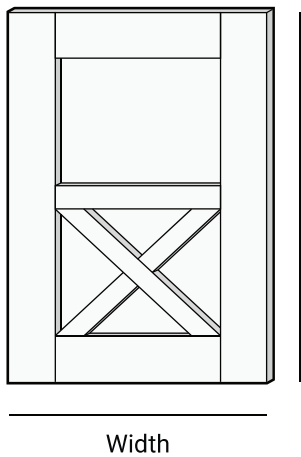

Our barn doors are manufactured with quality and durability in mind. All barn doors are cut to size and precisely made to your project specifications.

X-BRACE BARN DOOR

DIMENSIONS:
Option 1: Width: 28"
Option 1: Height: 84"

Option 2: Width: 36"
Option 2: Height: 84"

Option 3: Width: 42"
Option 3: Height: 84"

Option 4: CUSTOM

BARN DOORS

HALF X-BRACE BARN DOOR

Timeless and versatile, barn doors are an attractive addition to any design setting including modern, contemporary, and traditional spaces. The exposed face can serve as a functional piece of art adding a creative touch to any environment.

Our barn doors are manufactured with quality and durability in mind. All barn doors are cut to size and precisely made to your project specifications.

BRITISH BRACE BARN DOOR

- DIMENSIONS:**
Option 1: Width: 28"
Option 1: Height: 84"
Option 2: Width: 36"
Option 2: Height: 84"
Option 3: Width: 42"
Option 3: Height: 84"
Option 4: CUSTOM