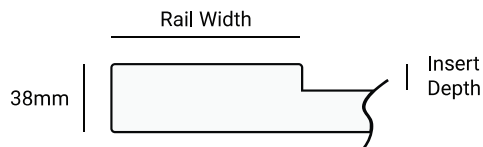

Our barn doors are manufactured with quality and durability in mind. All barn doors are cut to size and precisely made to your project specifications.

X-BRACE BARN DOOR

DIMENSIONS:
Option 1: Width: 28"
Option 1: Height: 84"

Option 2: Width: 36"
Option 2: Height: 84"

Option 3: Width: 42"
Option 3: Height: 84"

Option 4: CUSTOM

BARN DOORS

HALF X-BRACE BARN DOOR

Timeless and versatile, barn doors are an attractive addition to any design setting including modern, contemporary, and traditional spaces. The exposed face can serve as a functional piece of art adding a creative touch to any environment.

Our barn doors are manufactured with quality and durability in mind. All barn doors are cut to size and precisely made to your project specifications.

BRITISH BRACE BARN DOOR

- DIMENSIONS:**
Option 1: Width: 28"
Option 1: Height: 84"
Option 2: Width: 36"
Option 2: Height: 84"
Option 3: Width: 42"
Option 3: Height: 84"
Option 4: CUSTOM