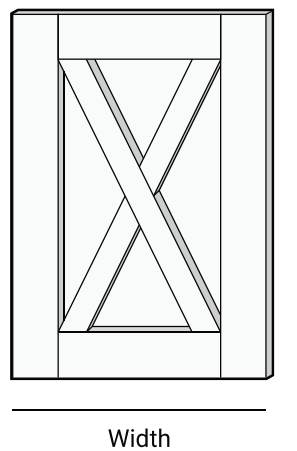

Our barn doors are manufactured with quality and durability in mind. All barn doors are cut to size and precisely made to your project specifications.

X-BRACE BARN DOOR

DIMENSIONS:
Option 1: Width: 28"
Option 1: Height: 84"

Option 2: Width: 36"
Option 2: Height: 84"

Option 3: Width: 42"
Option 3: Height: 84"

Option 4: CUSTOM

BARN DOORS

HALF X-BRACE BARN DOOR

Timeless and versatile, barn doors are an attractive addition to any design setting including modern, contemporary, and traditional spaces. The exposed face can serve as a functional piece of art adding a creative touch to any environment.

Our barn doors are manufactured with quality and durability in mind. All barn doors are cut to size and precisely made to your project specifications.

BRITISH BRACE BARN DOOR

- DIMENSIONS:**
Option 1: Width: 28"
Option 1: Height: 84"
Option 2: Width: 36"
Option 2: Height: 84"
Option 3: Width: 42"
Option 3: Height: 84"
Option 4: CUSTOM