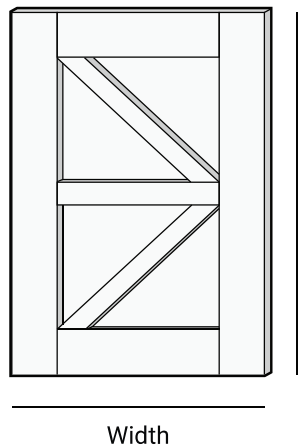

Our barn doors are manufactured with quality and durability in mind. All barn doors are cut to size and precisely made to your project specifications.

X-BRACE BARN DOOR

DIMENSIONS:
Option 1: Width: 28"
Option 1: Height: 84"

Option 2: Width: 36"
Option 2: Height: 84"

Option 3: Width: 42"
Option 3: Height: 84"

Option 4: CUSTOM

BARN DOORS

HALF X-BRACE BARN DOOR

Timeless and versatile, barn doors are an attractive addition to any design setting including modern, contemporary, and traditional spaces. The exposed face can serve as a functional piece of art adding a creative touch to any environment.

Our barn doors are manufactured with quality and durability in mind. All barn doors are cut to size and precisely made to your project specifications.

BRITISH BRACE BARN DOOR

- DIMENSIONS:**
Option 1: Width: 28"
Option 1: Height: 84"
Option 2: Width: 36"
Option 2: Height: 84"
Option 3: Width: 42"
Option 3: Height: 84"
Option 4: CUSTOM