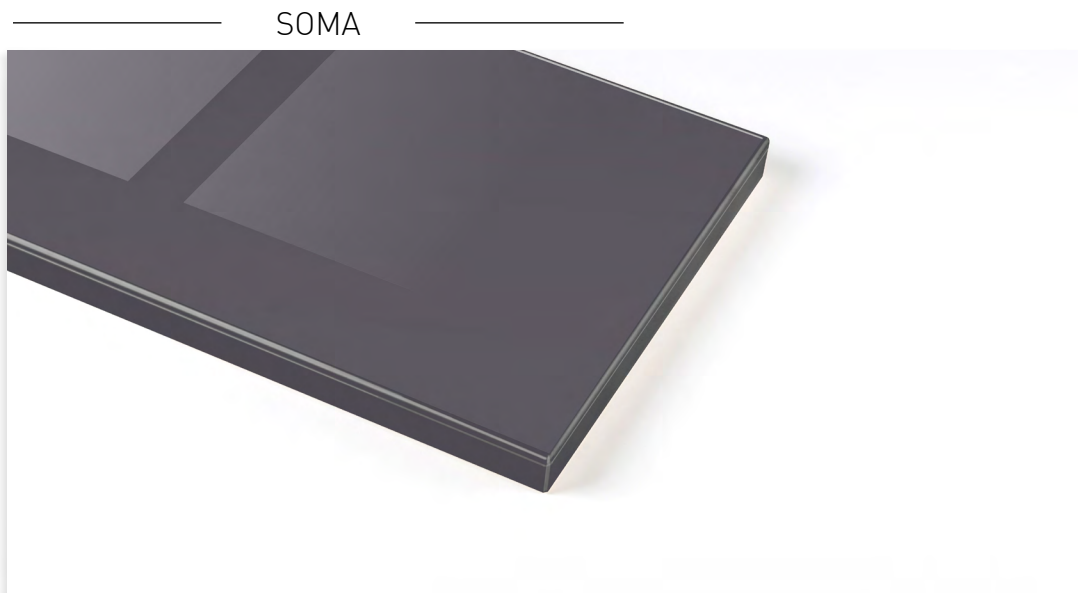

## CARBON

BACK PAINTED POLYCARBONATE

Item description	Current Stock	Discount	Sell price	Unit
Panel 2850x1240x19mm	57 Sheet	67 %	\$12.00	Sqft
Glue Edge Tape Gloss/Matt 23x1.5mm	88 Meter	70 %	\$2.25	Meter
Finished Slab Door		61 %	\$18.00	Sqft

### ABOUT THE PRODUCT

Produced from high quality, durable polycarbonate, our Soma Carbon delivers a brilliant, lively look that elevates the ambience of any interior setting. The front face of all panels feature a scratch resistant surface and come with a colour matched back face.